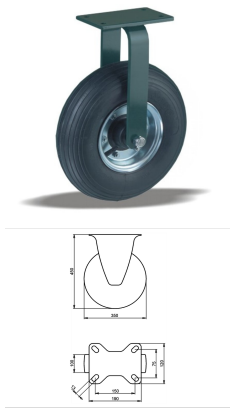

Wheel diameter x width: 350 x 100 mm

Axle hole: 25 mm

Hub length: 67 mm

Approved and tested load capacity

Dynamic 150 kg

Static 180 kg

Temperature range:

Continuous operation: -5 | +60°C

Short (10 min) exposure: -5 | +60°C

Advantages of this Macadam ride wheel:

- ✓ rolls over obstacles
- ✓ ground adapting
- ✓ to manipulate

LIV SYSTEMS for rough floors wheel + black pneumatic Ø350 x W100mm for 150kg Prod ID: 28226

ID 28226: for rough floors Wheel with plain bearing and black pneumatic with hardness 80 ° Shore A on steel rim with electrogalvanization zinc plating anti-corrosion protection Cr6-free | Axle hole: 25 mm | Hub length: 67 mm | Macadam ride, easily rolls o

Product information

- Article code 2-283
- SKU 28226
- EAN 3838461282263

Product description

for rough floors Fixed castor with an overall height of 450 mm

Wheel diameter x width: 350 x 100 mm

Top plate with 4 mounting holes of 13 mm, mounting hole distance 150x75 mm and top plate outer dimensions: 190x120 mm