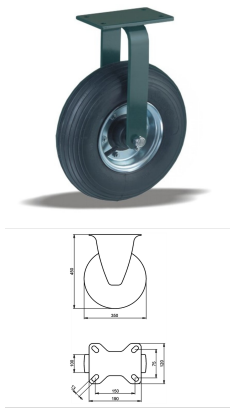

Product information

- Article code 2-269
- SKU 22950
- EAN 3838461229503

Specifications

The result of our quality is maximum performance!

Product description

for rough floors Wheel with ball bearing and black pneumatic with hardness 80 ° Shore A on steel rim with electrogalvanization zinc plating anti-corrosion protection Cr6-free

Short (10 min) exposure: -5 | +60°C

Advantages of this Macadam ride wheel:

- ✓ rolls over obstacles
- ✓ ground adapting
- ✓ to manipulate

LIV SYSTEMS for rough floors wheel + black pneumatic Ø350 x W100mm for 150kg Prod ID: 57806

ID 57806: for rough floors Wheel with ball bearing and black pneumatic with hardness 80 ° Shore A on steel rim with electrogalvanization zinc plating anti-corrosion protection Cr6-free | Axle hole: 25 mm | Hub length: 56 mm |

Macadam ride, easily rolls ov

Product information

- Article code 2-300
- SKU 57806
- EAN 3838461578069

Product description

for rough floors Fixed castor with an overall height of 450 mm

Wheel diameter x width: 350 x 100 mm