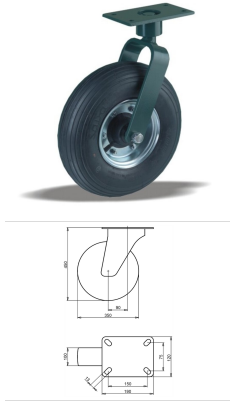

Top plate with 4 mounting holes of 13 mm, mounting hole distance 150x75 mm and top plate outer dimensions: 190x120 mm

Wheel with ball bearing and black pneumatic with hardness 80 ° Shore A on steel rim with electrogalvanization zinc plating anti-corrosion protection Cr6-free.

LIV SYSTEMS for rough floors Swivel castor + black pneumatic Ø350 x W100mm for 300kg Prod ID: 31361

ID 31361: Castor overall height 450 mm | 4 mounting holes with distance 150x75 mm | Wheel with ball bearing and black pneumatic with hardness 80 ° Shore A | Macadam ride, easily rolls over obstacles, effortless ground adapting, simple to manipulate

Product information

- Article code 2-516
- SKU 31361
- EAN 3838461313615

Specifications

The result of our quality is maximum performance!

Product description

for rough floors Swivel castor with an overall height of 450 mm

Wheel diameter x width: 350 x 100 mm

Top plate with 4 mounting holes of 13 mm, mounting hole distance 150x75 mm and top plate outer dimensions: 190x120 mm

Wheel with ball bearing and black rubber tyre with hardness 80 ° Shore A on steel rim with electrogalvanization zinc plating anti-corrosion protection Cr6-free.