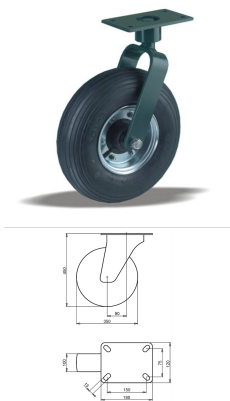

Россия +7(495)268-04-70

Казахстан +7(7172)727-132

Киргизия +996(312)96-26-47

<https://liv.nt-rt.ru/> || vis@nt-rt.ru

Product description

for rough floors Swivel castor with an overall height of 450 mm

Wheel diameter x width: 350 x 100 mm

Top plate with 4 mounting holes of 13 mm, mounting hole distance 150x75 mm and top plate outer dimensions: 190x120 mm

Wheel with ball bearing and black pneumatic with hardness 80 ° Shore A on steel rim with electrogalvanization zinc plating anti-corrosion protection Cr6-free.

Wheel diameter x width: 350 x 100 mm

Top plate with 4 mounting holes of 13 mm, mounting hole distance 150x75 mm and top plate outer dimensions: 190x120 mm

Wheel with ball bearing and black rubber tyre with hardness 80 ° Shore A on steel rim with electrogalvanization zinc plating anti-corrosion protection Cr6-free.