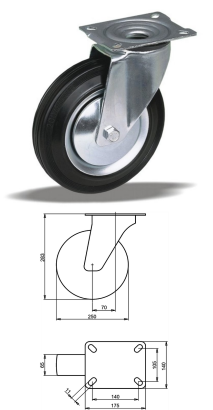

Product description

standard Swivel transport castor with an overall height of 283 mm

Wheel diameter x width: 250 x 65 mm

Top plate with 4 mounting holes of 11 mm, mounting hole distance 140x105 mm and top plate outer dimensions: 175x140 mm

Wheel with roller bearing and black rubber tyre with hardness 80 ° Shore A on steel rim with electrogalvanization zinc plating anti-corrosion protection Cr6-free.

Approved and tested load capacity

Dynamic 300 kg

Static 370 kg

Temperature range:

Continuous operation: -20 | +70°C

Short (10 min) exposure: -30 | +80°C

Advantages of this Comfortable drive Swivel transport castor:

- ✓ to manoeuvre
- ✓ performance on uneven floor or obstacles
- ✓ and strong wheel systems

LIV SYSTEMS standard Swivel transport castor + black rubber tyre Ø250 x W65mm for 300kg Prod ID: 62952

ID 62952: Castor overall height 283 mm | 4 mounting holes with distance 140x105 mm | Wheel with roller bearing and black rubber tyre with hardness 80 ° Shore A | Comfortable drive, easy to manoeuvre, good performance on uneven floor or obstacles, robust a

Product information

- Article code 2-506 ISO
- SKU 62952
- EAN 3838461629525

Specifications

The result of our quality is maximum performance!