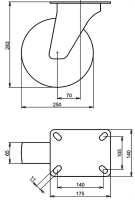

Axle hole: 25 mm

Hub length: 61 mm

Axle hole: 20 mm

Hub length: 57 mm

## Product description

standard Swivel transport castor with an overall height of 283 mm

Wheel diameter x width: 250 x 65 mm

Top plate with 4 mounting holes of 11 mm, mounting hole distance 140x105 mm and top plate outer dimensions: 175x140 mm

## Product description

standard fixed transport castor with an overall height of 283 mm

Wheel diameter x width: 250 x 65 mm

Top plate with 4 mounting holes of 11 mm, mounting hole distance 140x105 mm and top plate outer dimensions: 175x140 mm