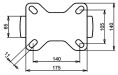

Product description

standard fixed transport castor with an overall height of 283 mm

Wheel diameter x width: 250 x 65 mm

Top plate with 4 mounting holes of 11 mm, mounting hole distance 140x105 mm and top plate outer dimensions: 175x140 mm

Wheel with plain bearing and black rubber tyre with hardness 80 ° Shore A on steel rim with electrogalvanization zinc plating anti-corrosion protection Cr6-free.

Approved and tested load capacity

Dynamic 300 kg

Static 370 kg

Temperature range:

Continuous operation: -20 | +70°C

Short (10 min) exposure: -30 | +80°C

Advantages of this Comfortable drive fixed transport castor:

- ✓ to manoeuvre
- ✓ performance on uneven floor or obstacles
- ✓ and strong wheel systems

LIV SYSTEMS standard fixed transport castor + black rubber tyre Ø250 x W65mm for 300kg Prod ID: 62953

ID 62953: Castor overall height 283 mm | 4 mounting holes with distance 140x105 mm | Wheel with plain bearing and black rubber tyre with hardness 80 ° Shore A | Comfortable drive, easy to manoeuvre, good performance on uneven floor or obstacles, robust an

Product information

- Article code 2-507 ISO
- SKU 62953
- EAN 3838461629532

Specifications

The result of our quality is maximum performance!

Алматы (7273)495-231
Ангарск (3955)60-70-56
Архангельск (8182)63-90-72
Астрахань (8512)99-46-04
Барнаул (3852)73-04-60
Белгород (4722)40-23-64
Благовещенск (4162)22-76-07
Брянск (4832)59-03-52
Владивосток (423)249-28-31
Владикавказ (8672)28-90-48
Владимир (4922)49-43-18
Волгоград (844)278-03-48
Вологда (8172)26-41-59
Воронеж (473)204-51-73
Екатеринбург (343)384-55-89

Иваново (4932)77-34-06
Ижевск (3412)26-03-58
Иркутск (395)279-98-46
Казань (843)206-01-48
Калининград (4012)72-03-81
Калуга (4842)92-23-67
Кемерово (3842)65-04-62
Киров (8332)68-02-04
Коломна (4966)23-41-49
Кострома (4942)77-07-48
Краснодар (861)203-40-90
Красноярск (391)204-63-61
Курск (4712)77-13-04
Курган (3522)50-90-47
Липецк (4742)52-20-81

Магнитогорск (3519)55-03-13
Москва (495)268-04-70
Мурманск (8152)59-64-93
Набережные Челны (8552)20-53-41
Нижний Новгород (831)429-08-12
Новокузнецк (3843)20-46-81
Ноябрьск (3496)41-32-12
Новосибирск (383)227-86-73
Омск (3812)21-46-40
Орел (4862)44-53-42
Оренбург (3532)37-68-04
Пенза (8412)22-31-16
Петрозаводск (8142)55-98-37
Псков (8112)59-10-37
Пермь (472)205-81-47

Ростов-на-Дону (863)308-18-15
Рязань (4912)46-61-64
Самара (846)206-03-16
Санкт-Петербург (812)309-46-40
Саратов (845)249-38-78
Севастополь (8692)22-31-93
Саранск (8342)22-96-24
Симферополь (3652)67-13-56
Смоленск (4812)29-41-54
Сочи (862)225-72-31
Ставрополь (8652)20-65-13
Сургут (3462)77-98-35
Сыктывкар (8212)25-95-17
Тамбов (4752)50-40-97
Тверь (4822)63-31-35