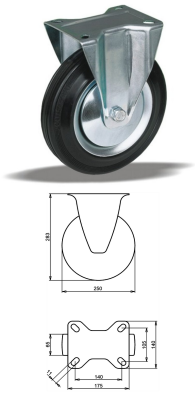

## 250 mm wheel diameter

Axle hole: 25 mm

Hub length: 61 mm

## LIV SYSTEMS standard Swivel transport castor + black rubber tyre Ø250 x W65mm for 300kg Prod ID: 67991

ID 67991: Castor overall height 283 mm | 4 mounting holes with distance 140x105 mm | Wheel with ball bearing and black rubber tyre with hardness 80 ° Shore A | Comfortable drive, easy to manoeuvre, good performance on uneven floor or obstacles, robust and

## Product description

standard fixed transport castor with an overall height of 283 mm

Wheel diameter x width: 250 x 65 mm

Top plate with 4 mounting holes of 11 mm, mounting hole distance 140x105 mm and top plate outer dimensions: 175x140 mm